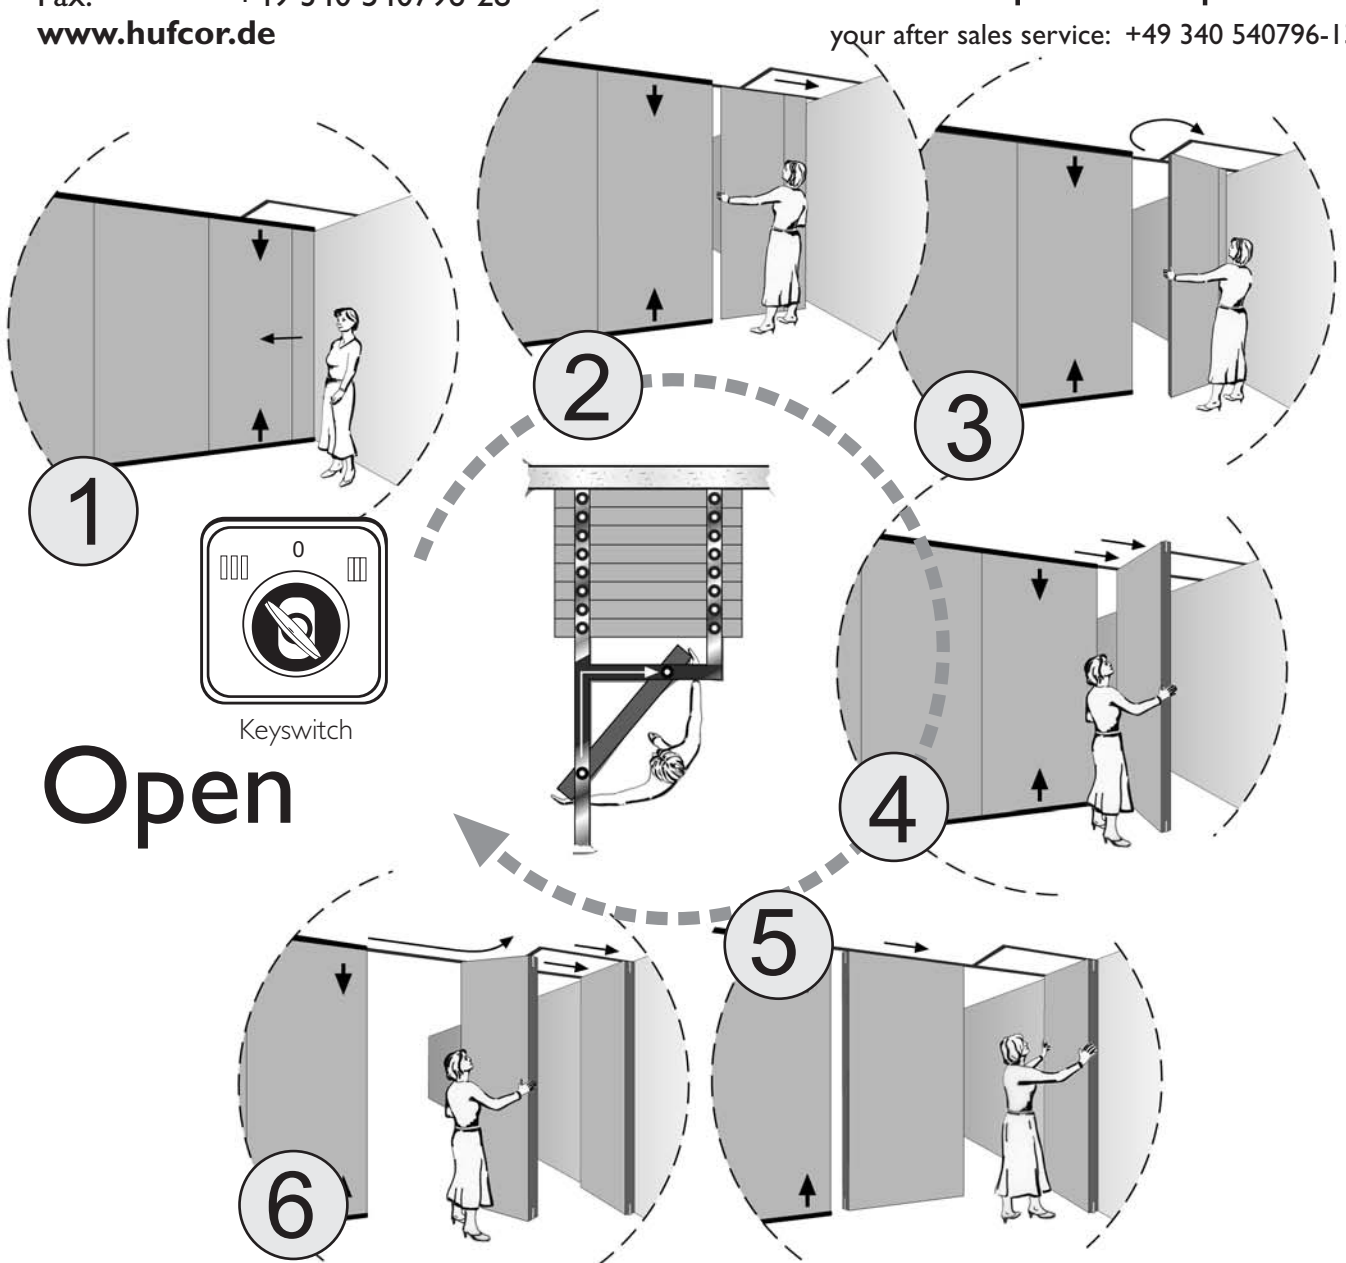

## Instructions of use Two-point-suspension

your after sales service: +49 340 540796-13

**Open**

Keyswitch

**close** the mobile partition  
in reversed order.

Turn the keyswitch on lock. Automatic locking when connecting panels. Lever closure panel with safety switch – Please hold the magnet until the horizontal seals are locked.

Panel with **door**:  
please look at separate  
description **on**  
**backside.**