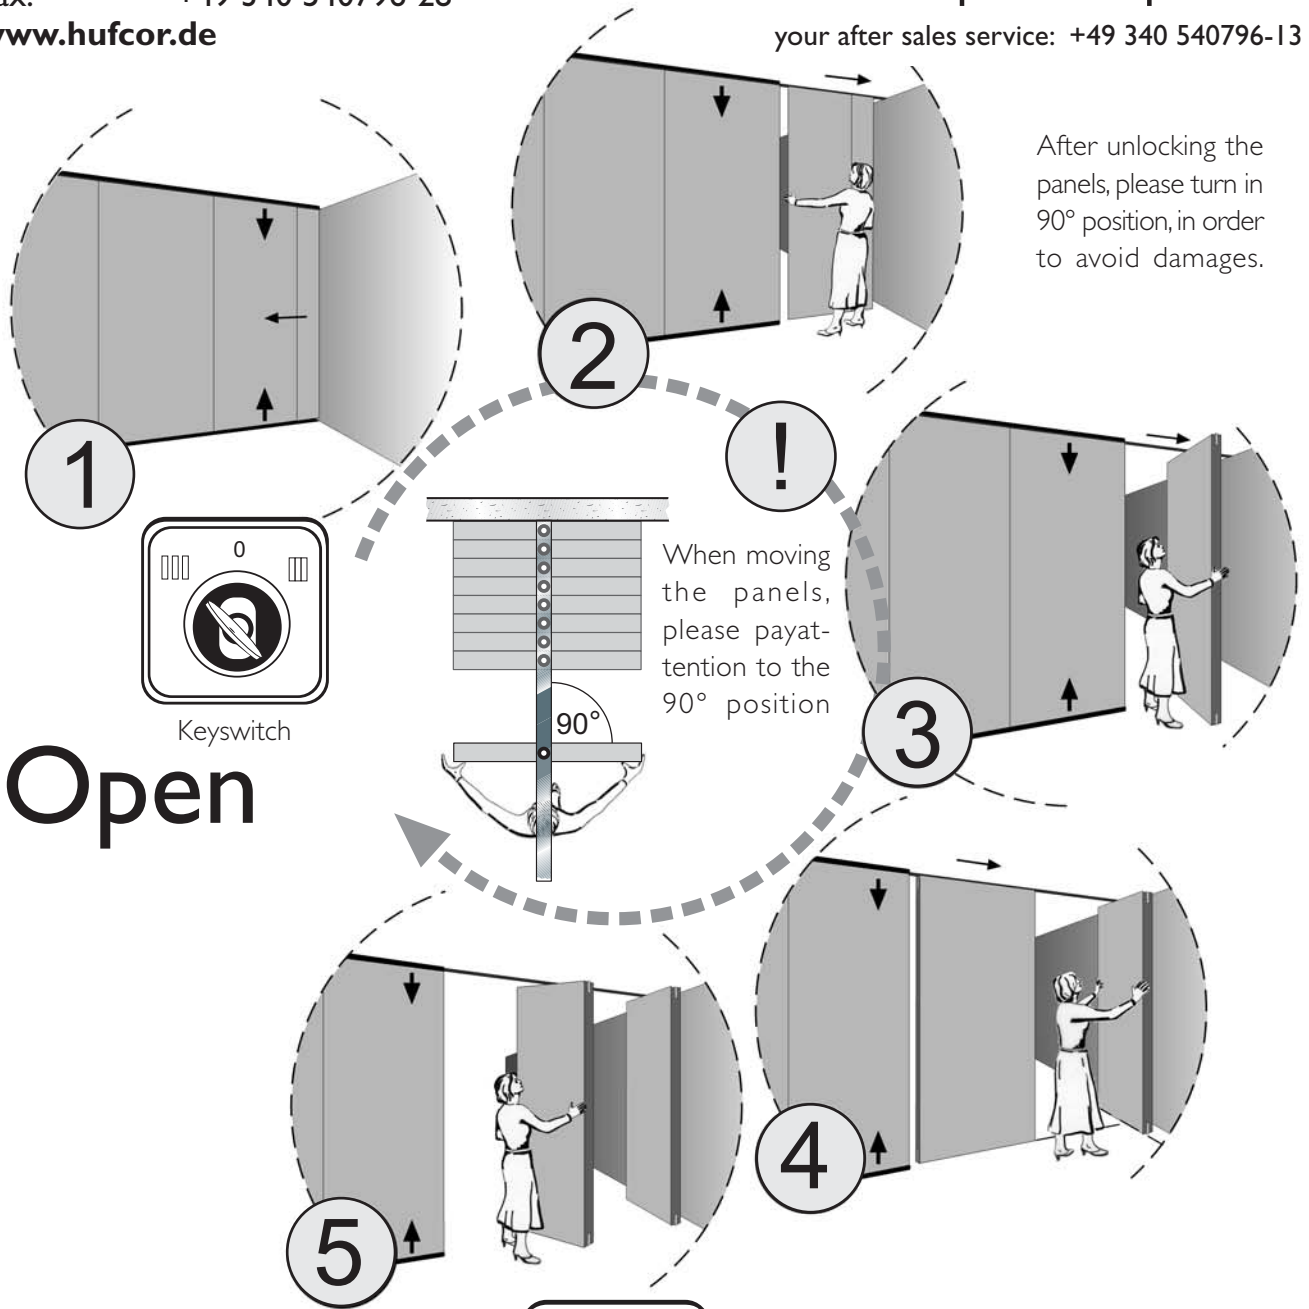

Instructions of use One-point-suspension

your after sales service: +49 340 540796-13

After unlocking the panels, please turn in 90° position, in order to avoid damages.

Close Close the movable partition in reversed operation.

Turn the keyswitch on lock. Automatic locking when connecting panels. Lever closure panel with safety switch – Please hold the magnet until the horizontal seals are locked.

Panel with **door**:
 please look at separate
 description **on**
backside.